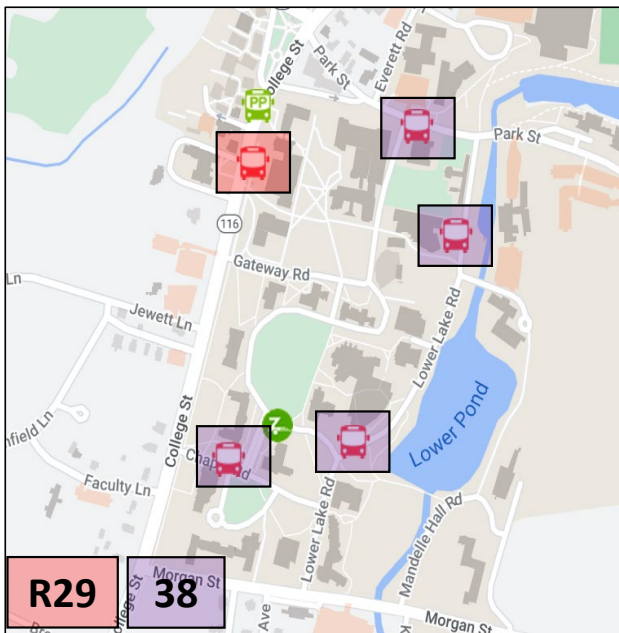

G: Returns to Garage after UMass Arrival.

R29

SPRINGFIELD/AMHERST VIA HOLYOKE

Mt. Holyoke (Stone Shelter)	Hampshire College	Amherst Common (Amherst College)	Arrive UMass	Depart UMass	Amherst Common (Amherst College)	Hampshire College	Mt. Holyoke (Stone Shelter)
To UMass				To Mount Holyoke			
Saturday and Sunday							
8:20	8:35	8:45	8:50	9:00	9:05	9:15	9:30
6:20	6:35	6:45	6:50	7:00	7:05	7:15	7:30
Weekdays							
8:20	8:35	8:45	8:50	9:00	9:05	9:15	9:30
10:20	10:35	10:45	10:50	11:00	11:05	11:15	11:30
12:20	12:35	12:45	12:50	1:00	1:05	1:15	1:30
2:20	2:35	2:45	2:50	3:00	3:05	3:15	3:30
4:20	4:35	4:45	4:50	5:00	5:05	5:15	5:30
6:20	6:35	6:45	6:50	7:00	7:05	7:15	7:30

• The nearest Mt. Holyoke bus stop for the R29 is the Stone Shelter/Village Commons stop on Route 116.

• The nearest Amherst College bus stop for the R29 is Amherst Common.

Mt. Holyoke College

Amherst College