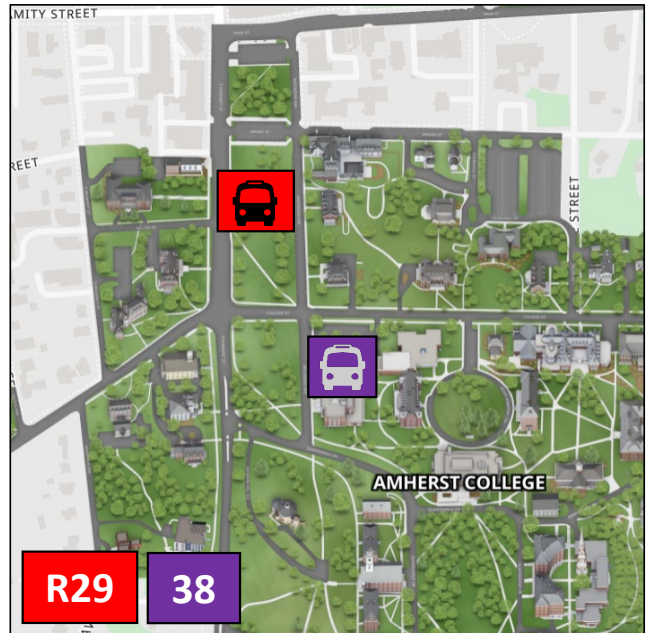

G: Returns to Garage after UMass Arrival.

R29

SPRINGFIELD/AMHERST VIA HOLYOKE

Mt. Holyoke (Stone Shelter)	Hampshire College	Amherst Common (Amherst College)	Arrive UMass	Depart UMass	Amherst Common (Amherst College)	Hampshire College	Mt. Holyoke (Stone Shelter)
To UMass				To Mount Holyoke			
Saturday and Sunday							
8:20	8:35	8:45	8:50	9:00	9:05	9:15	9:30
6:20	6:35	6:45	6:50	7:00	7:05	7:15	7:30
Weekdays							
8:20	8:35	8:45	8:50	9:00	9:05	9:15	9:30
10:20	10:35	10:45	10:50	11:00	11:05	11:15	11:30
12:20	12:35	12:45	12:50	1:00	1:05	1:15	1:30
2:20	2:35	2:45	2:50	3:00	3:05	3:15	3:30
4:20	4:35	4:45	4:50	5:00	5:05	5:15	5:30
6:20	6:35	6:45	6:50	7:00	7:05	7:15	7:30

• The nearest Mt. Holyoke bus stop for the R29 is the Stone Shelter/Village Commons stop on Route 116.

• The nearest Amherst College bus stop for the R29 is Amherst Common.

Mt. Holyoke College

Amherst College